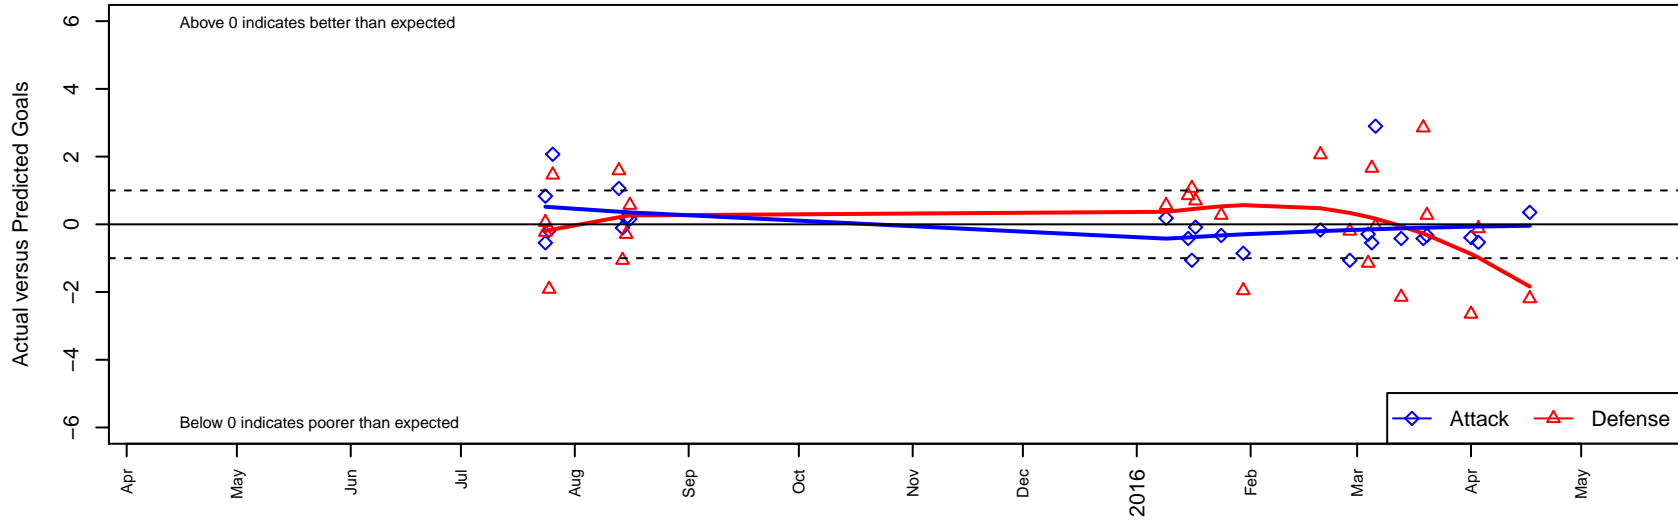

FC Alliance B G00

FC Alliance
 Woodinville, WA
 G00 total strength=943
 attack=1.93 defense=1.4
 fall league = Win RCL G00 Div 4
 notes= Antoniuk 2013

alt names used:
 FC Alliance GU15B
 FC ALLIANCE FCA GU15B ()
 FC Alliance G00 B
 FC Alliance G00 B
 FC Alliance G00 B
 FC Alliance G00 B

Venues played:
 2015 Crossfire Select GU15 Silver
 2015 Bigfoot Silver U15
 2015 Win RCL G00 Div 4
 2015 PacNW Winter Classic Premier II U15
 2015 WYS Presidents Cup G00 Division 2

FC Alliance B G00
 Dots are actual minus expected GF (blue circles) and GA (red triangles).
 Blue line is smoothed change in attack strength. Red is smoothed change in defense strength.

**attack and defense variance (black dot)
relative to other teams
and top 10 in region**

**attack and defense rating
relative to others at age
and all opponents in last 13 months**

Performance relative to 13 month average