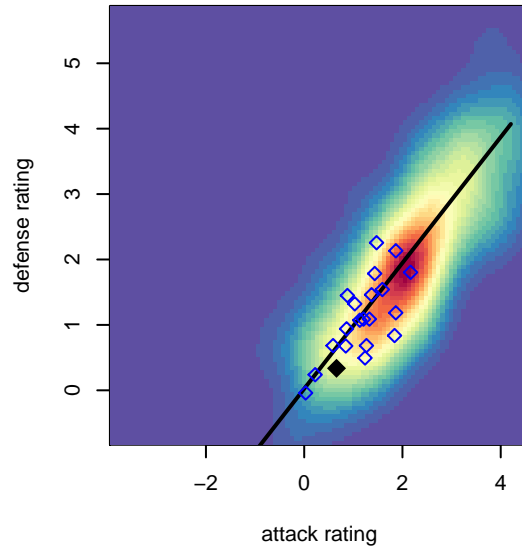

Venues played:
 2015 Crossfire Select GU15 Silver
 2015 Bigfoot Silver U15
 2015 Win RCL G00 Div 4
 2015 PacNW Winter Classic Premier II U15
 2015 WYS Presidents Cup G00 Division 2

FC Alliance B G00
 Dots are actual minus expected GF (blue circles) and GA (red triangles).
 Blue line is smoothed change in attack strength. Red is smoothed change in defense strength.

**attack and defense variance (black dot)
relative to other teams
and top 10 in region**

**attack and defense rating
relative to others at age
and all opponents in last 13 months**

Performance relative to 13 month average