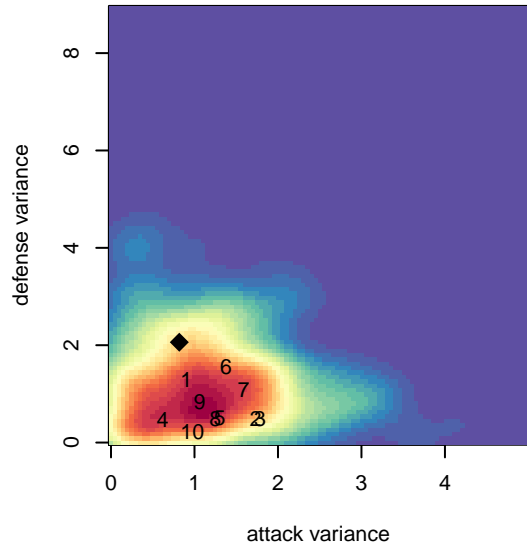

FC Alliance B G00

FC Alliance
 Woodinville, WA
 G00 total strength=943
 attack=1.93 defense=1.4
 fall league = Win RCL G00 Div 4
 notes= Antoniuk 2013

alt names used:
 FC Alliance GU15B
 FC ALLIANCE FCA GU15B ()
 FC Alliance G00 B
 FC Alliance G00 B
 FC Alliance G00 B
 FC Alliance G00 B

Venues played:
 2015 Crossfire Select GU15 Silver
 2015 Bigfoot Silver U15
 2015 Win RCL G00 Div 4
 2015 PacNW Winter Classic Premier II U15
 2015 WYS Presidents Cup G00 Division 2

FC Alliance B G00
 Dots are actual minus expected GF (blue circles) and GA (red triangles).
 Blue line is smoothed change in attack strength. Red is smoothed change in defense strength.

**attack and defense variance (black dot)
relative to other teams
and top 10 in region**

**attack and defense rating
relative to others at age
and all opponents in last 13 months**

Performance relative to 13 month average