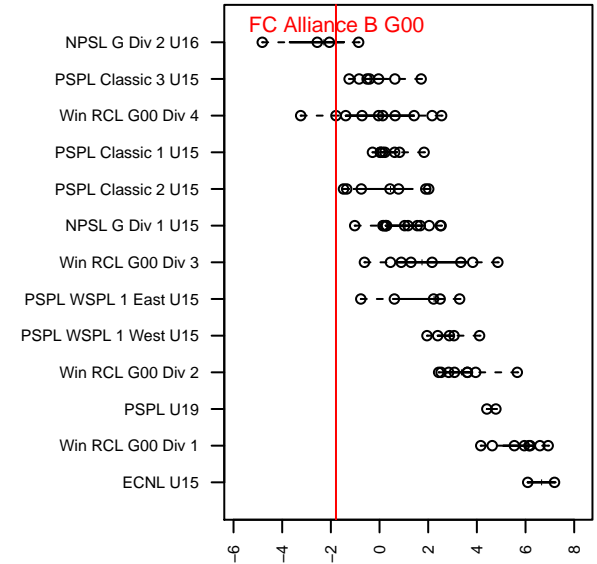

FC Alliance B G00

FC Alliance
 Woodinville, WA
 G00 total strength=943
 attack=1.93 defense=1.4
 fall league = Win RCL G00 Div 4
 notes= Antoniuk 2013

alt names used:
 FC Alliance GU15B
 FC ALLIANCE FCA GU15B ()
 FC Alliance G00 B
 FC Alliance G00 B
 FC Alliance G00 B
 FC Alliance G00 B

Venues played:
 2015 Crossfire Select GU15 Silver
 2015 Bigfoot Silver U15
 2015 Win RCL G00 Div 4
 2015 PacNW Winter Classic Premier II U15
 2015 WYS Presidents Cup G00 Division 2

FC Alliance B G00
 Dots are actual minus expected GF (blue circles) and GA (red triangles).
 Blue line is smoothed change in attack strength. Red is smoothed change in defense strength.

**attack and defense variance (black dot)
relative to other teams
and top 10 in region**

**attack and defense rating
relative to others at age
and all opponents in last 13 months**

Performance relative to 13 month average